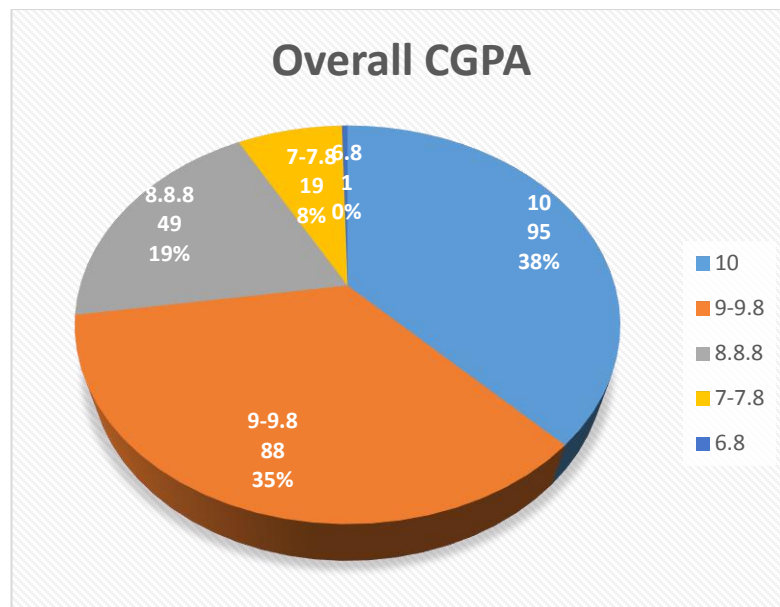

DELHI PUBLIC SCHOOL HYDERABAD

Result Analysis A I S S E 2 0 1 6 - 2 0 1 7

(Class X)

TOTAL NO OF STUDENTS APPEARED : 252
TOTAL NO OF STUDENTS PASSED : 252
RESULT : **100%**

CGPA 10 out 10 (A1 in all subjects): 95

- 252 students appeared and cleared with overall CGPA 9.29%. (100% Result)
- 95 (37.69%) students scored Full Average Grade points (i.e. A1 in all subjects **10 points**).
- 183 (72.61%) students scored Average Grade points 9 and above.
- 232 (92.06%) students scored Average Grade points 8 and above.